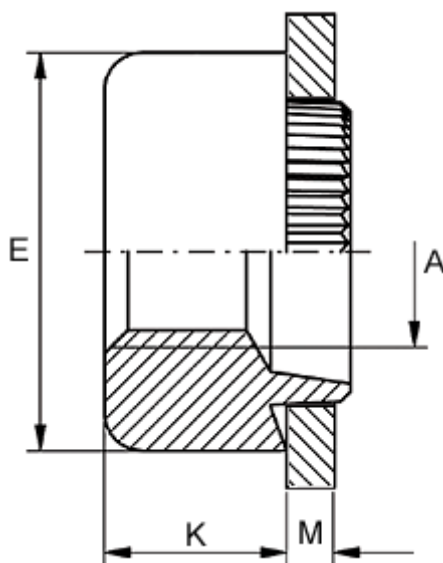

Article number: 12722000025120

Description: KLEE-coil 722 000 025.120
M2,5 Steel, zinc-pl. & chr. yellow

Measures

Female thread A	= M2,5
Height K	= 3.0
Outer diameter E	= 6.0
Plate thickness	= 0.7
Recommended bore diameter +0.05	= 4.0